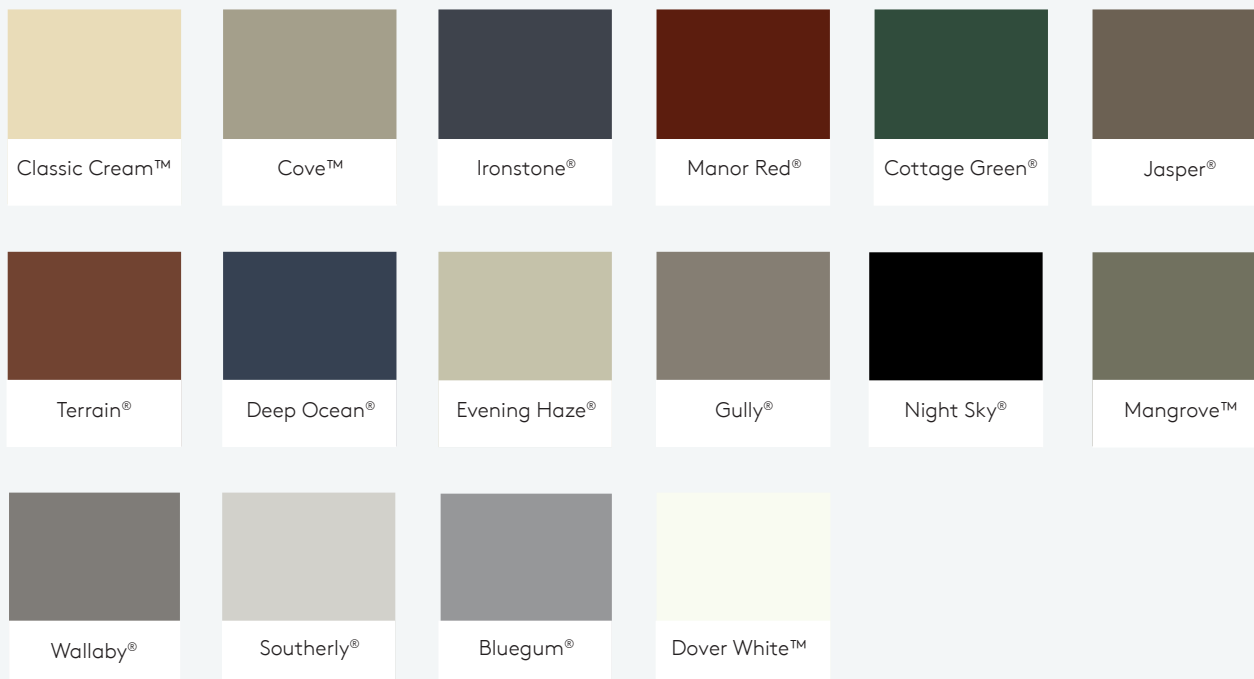

# Colour Range

### Base Colorbond® Range

### Painted Colorbond® Range

The COLORBOND® steel colour swatches shown have been reproduced to represent actual product colours as accurately as possible. However varying light conditions and limitations of the printing process may affect colour tones.