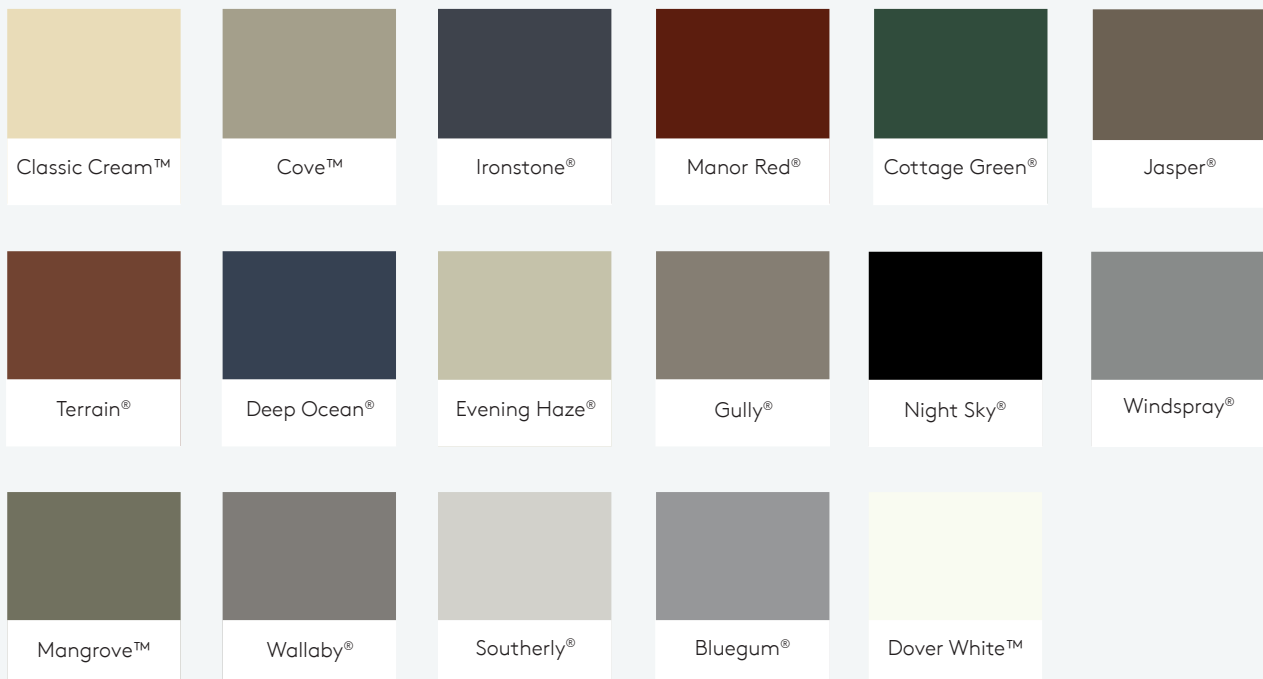

Galvanised Steel Finish

Painted Colorbond® Range