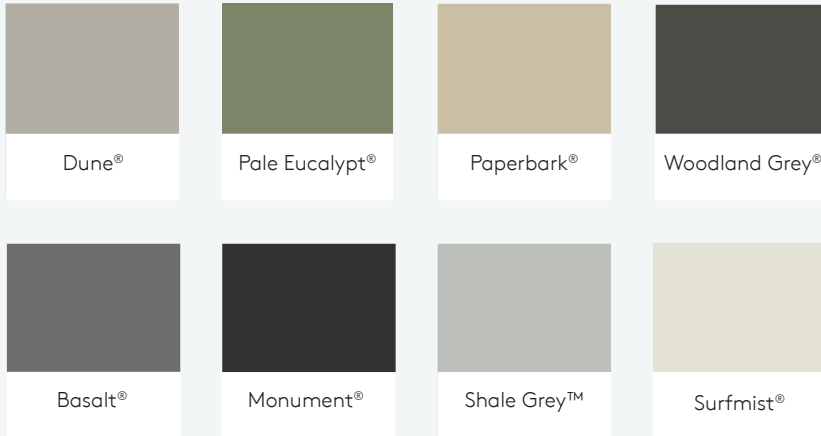

Colour Range

Brisbane Factory

Base Colorbond® Range