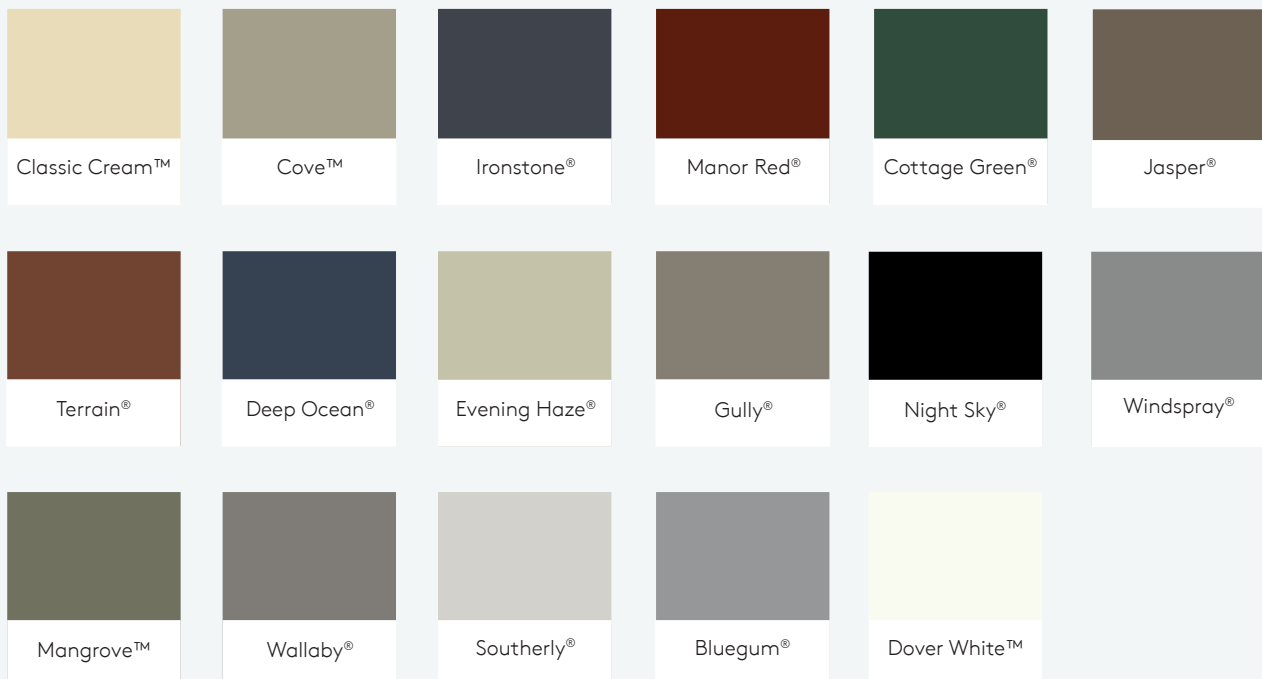

Galvanised Steel Finish

Painted Colorbond® Range