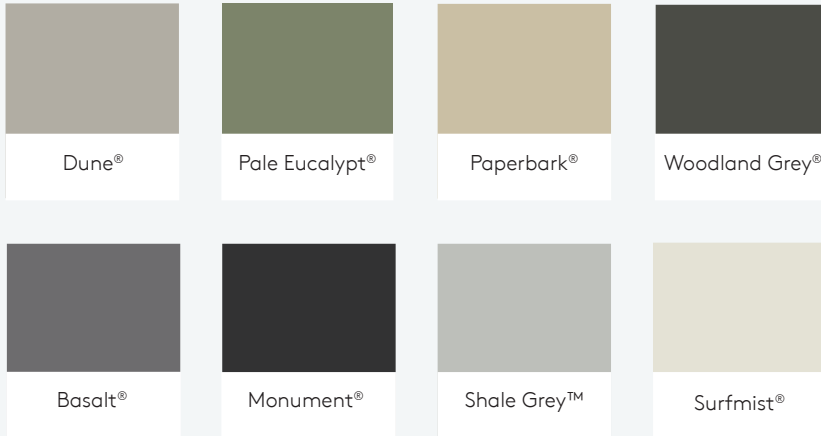

Colour Range

Melbourne Factory

Base Colorbond® Range